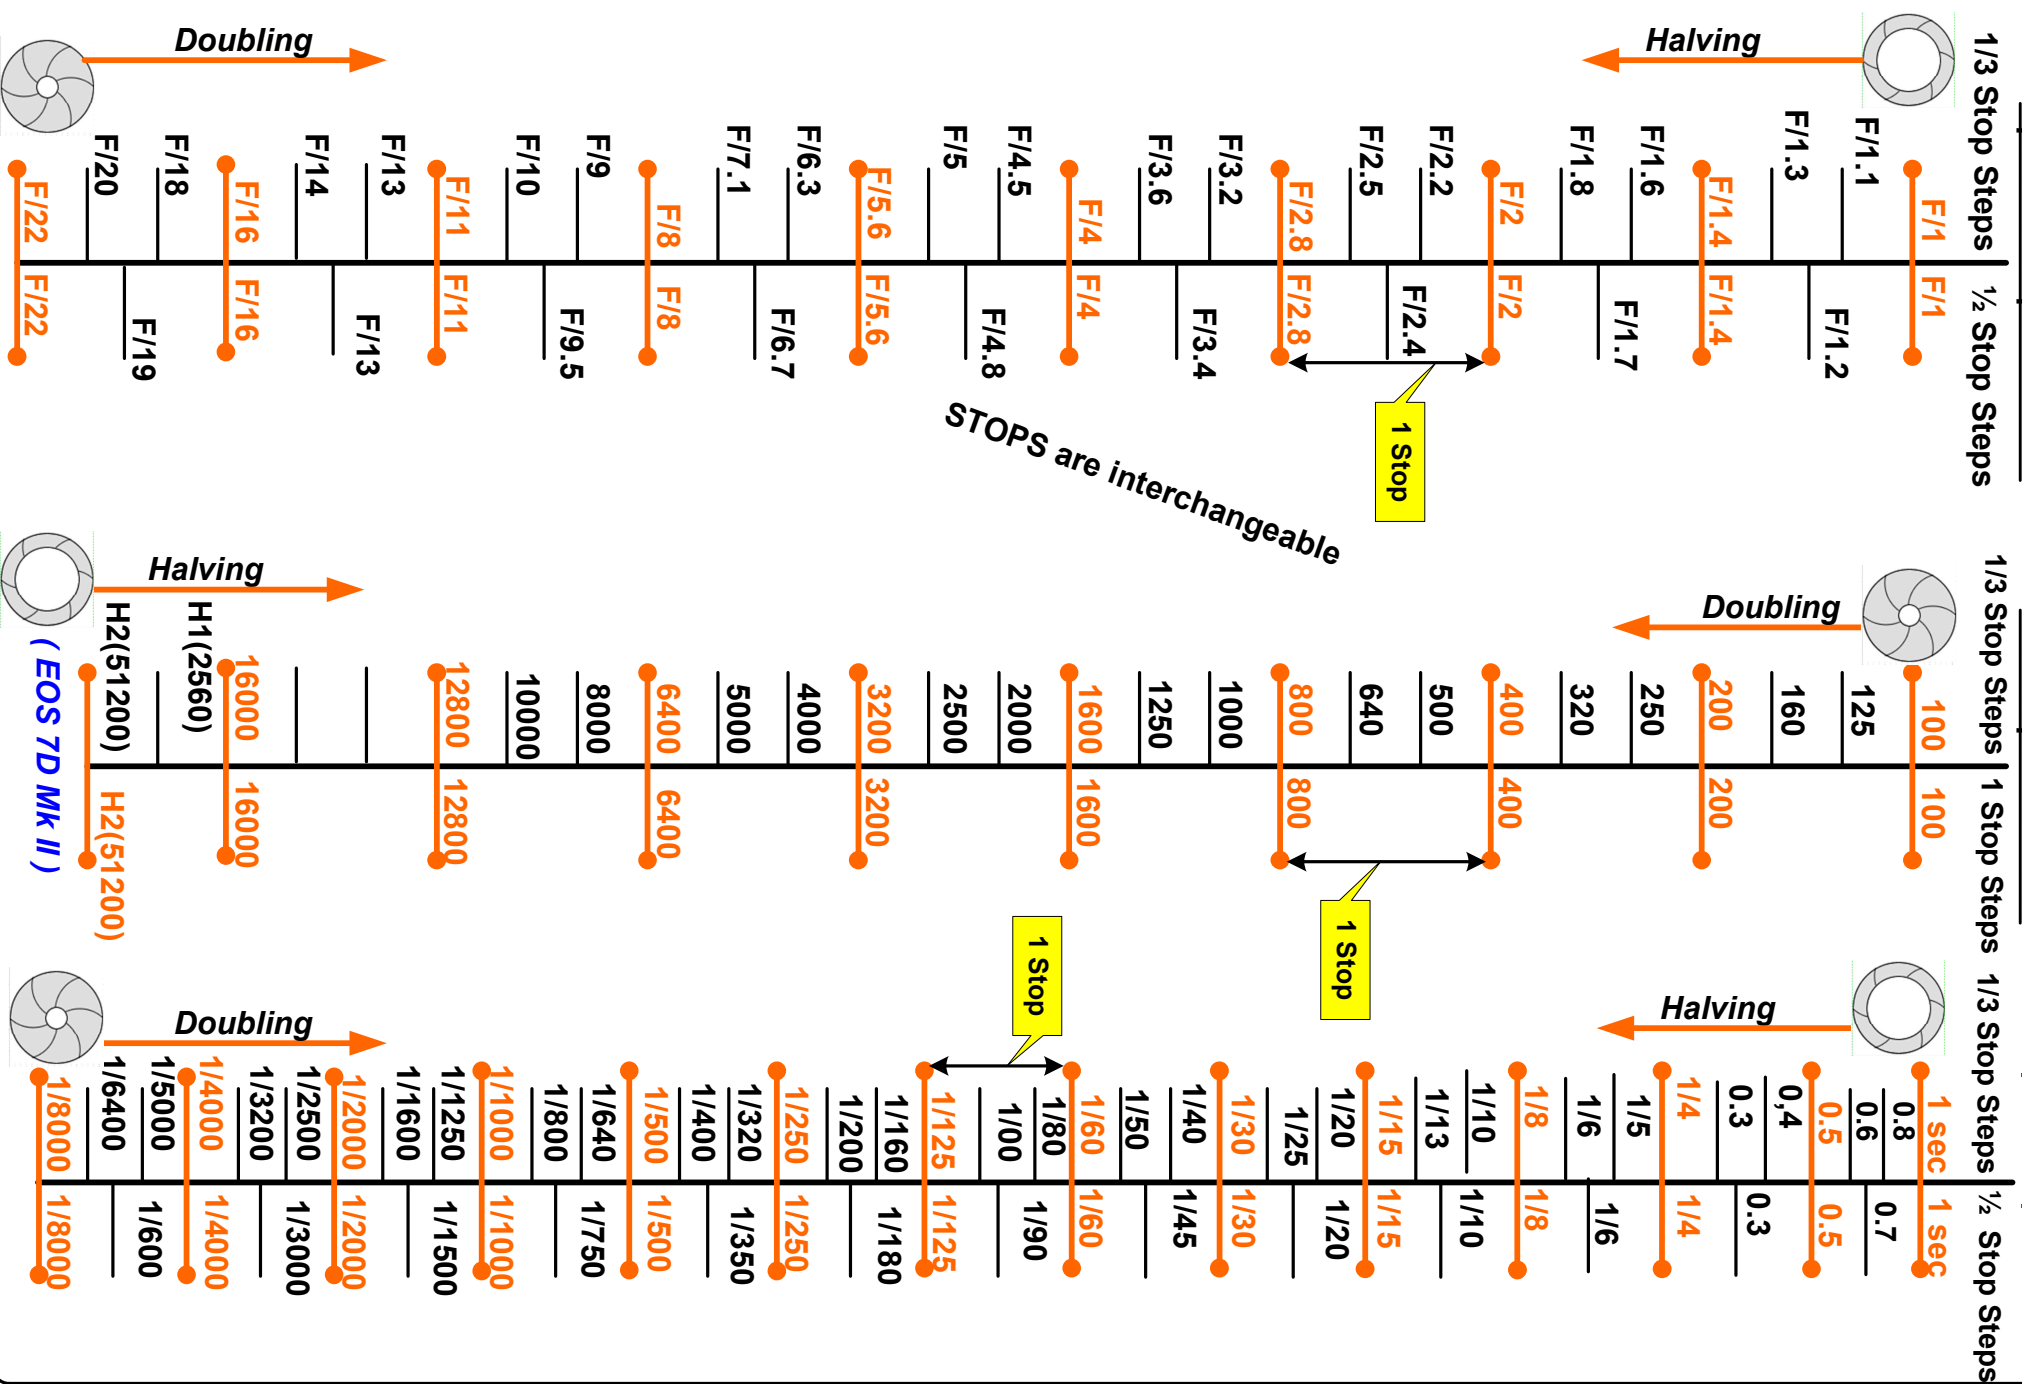

EXPOSURE: Stops & Aperture Diameter, ISO Speed, Shutter Speed

Aperture Stops F/1..F/22

ISO Stops 100 ..1600 Shutter Speed Stops 1 ..1/8000

Aperture Stops F/1 .. F/22