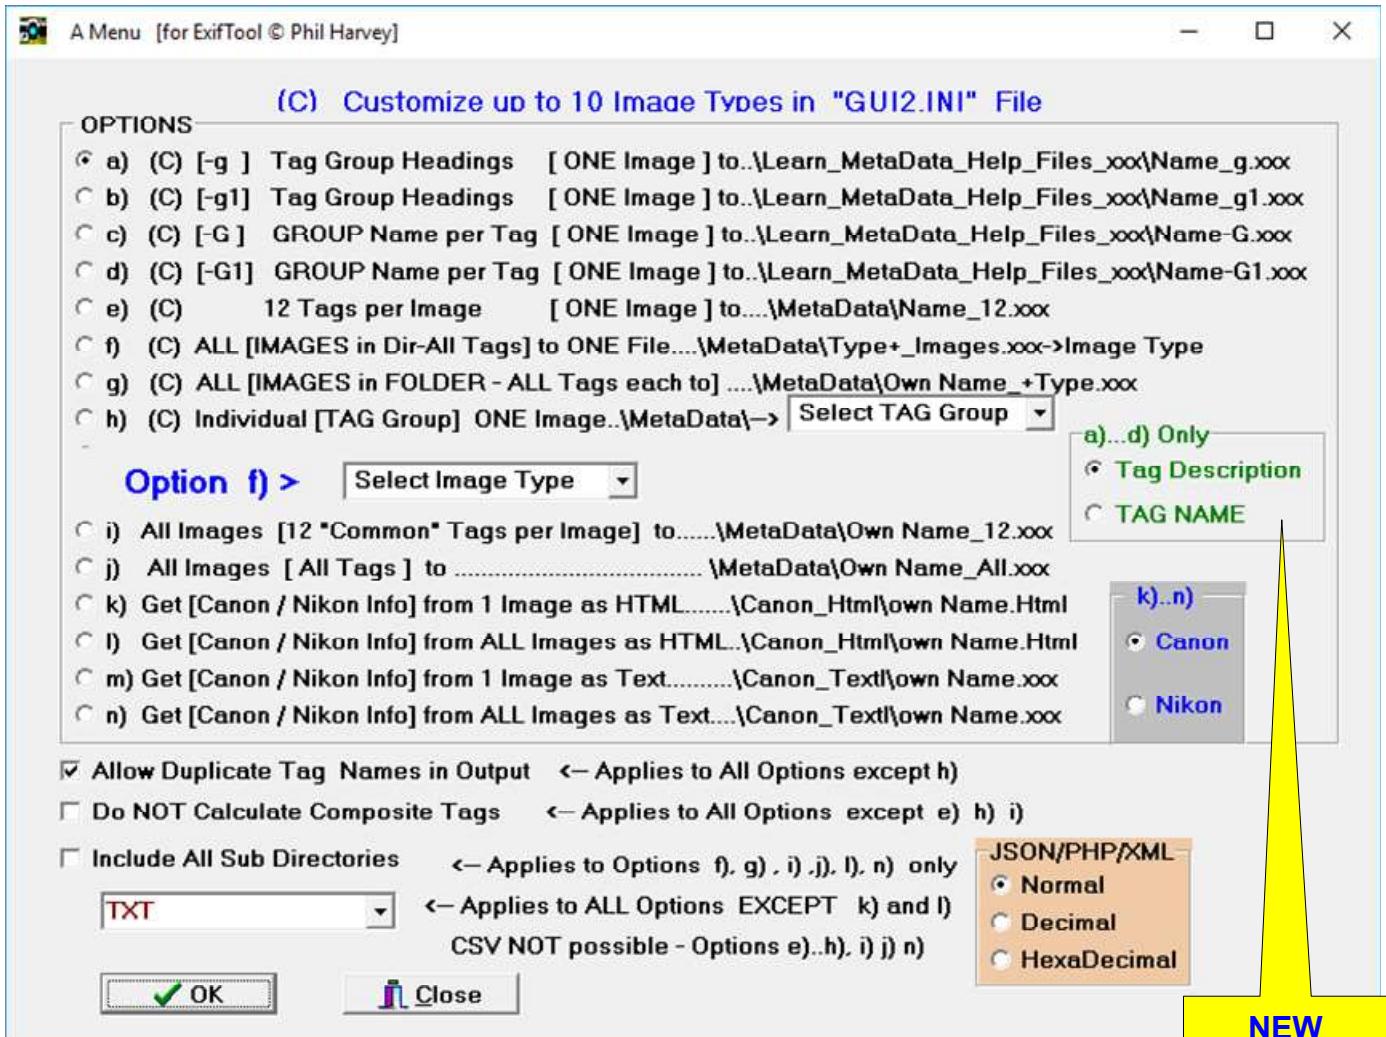

Updated to Version 7.4 , Revision E

Date : 27 May 2017

- a) A- Menu   New Options for a)...d)
                    a)...d)   Select Tag Description or TAG NAME

NEW OPTION