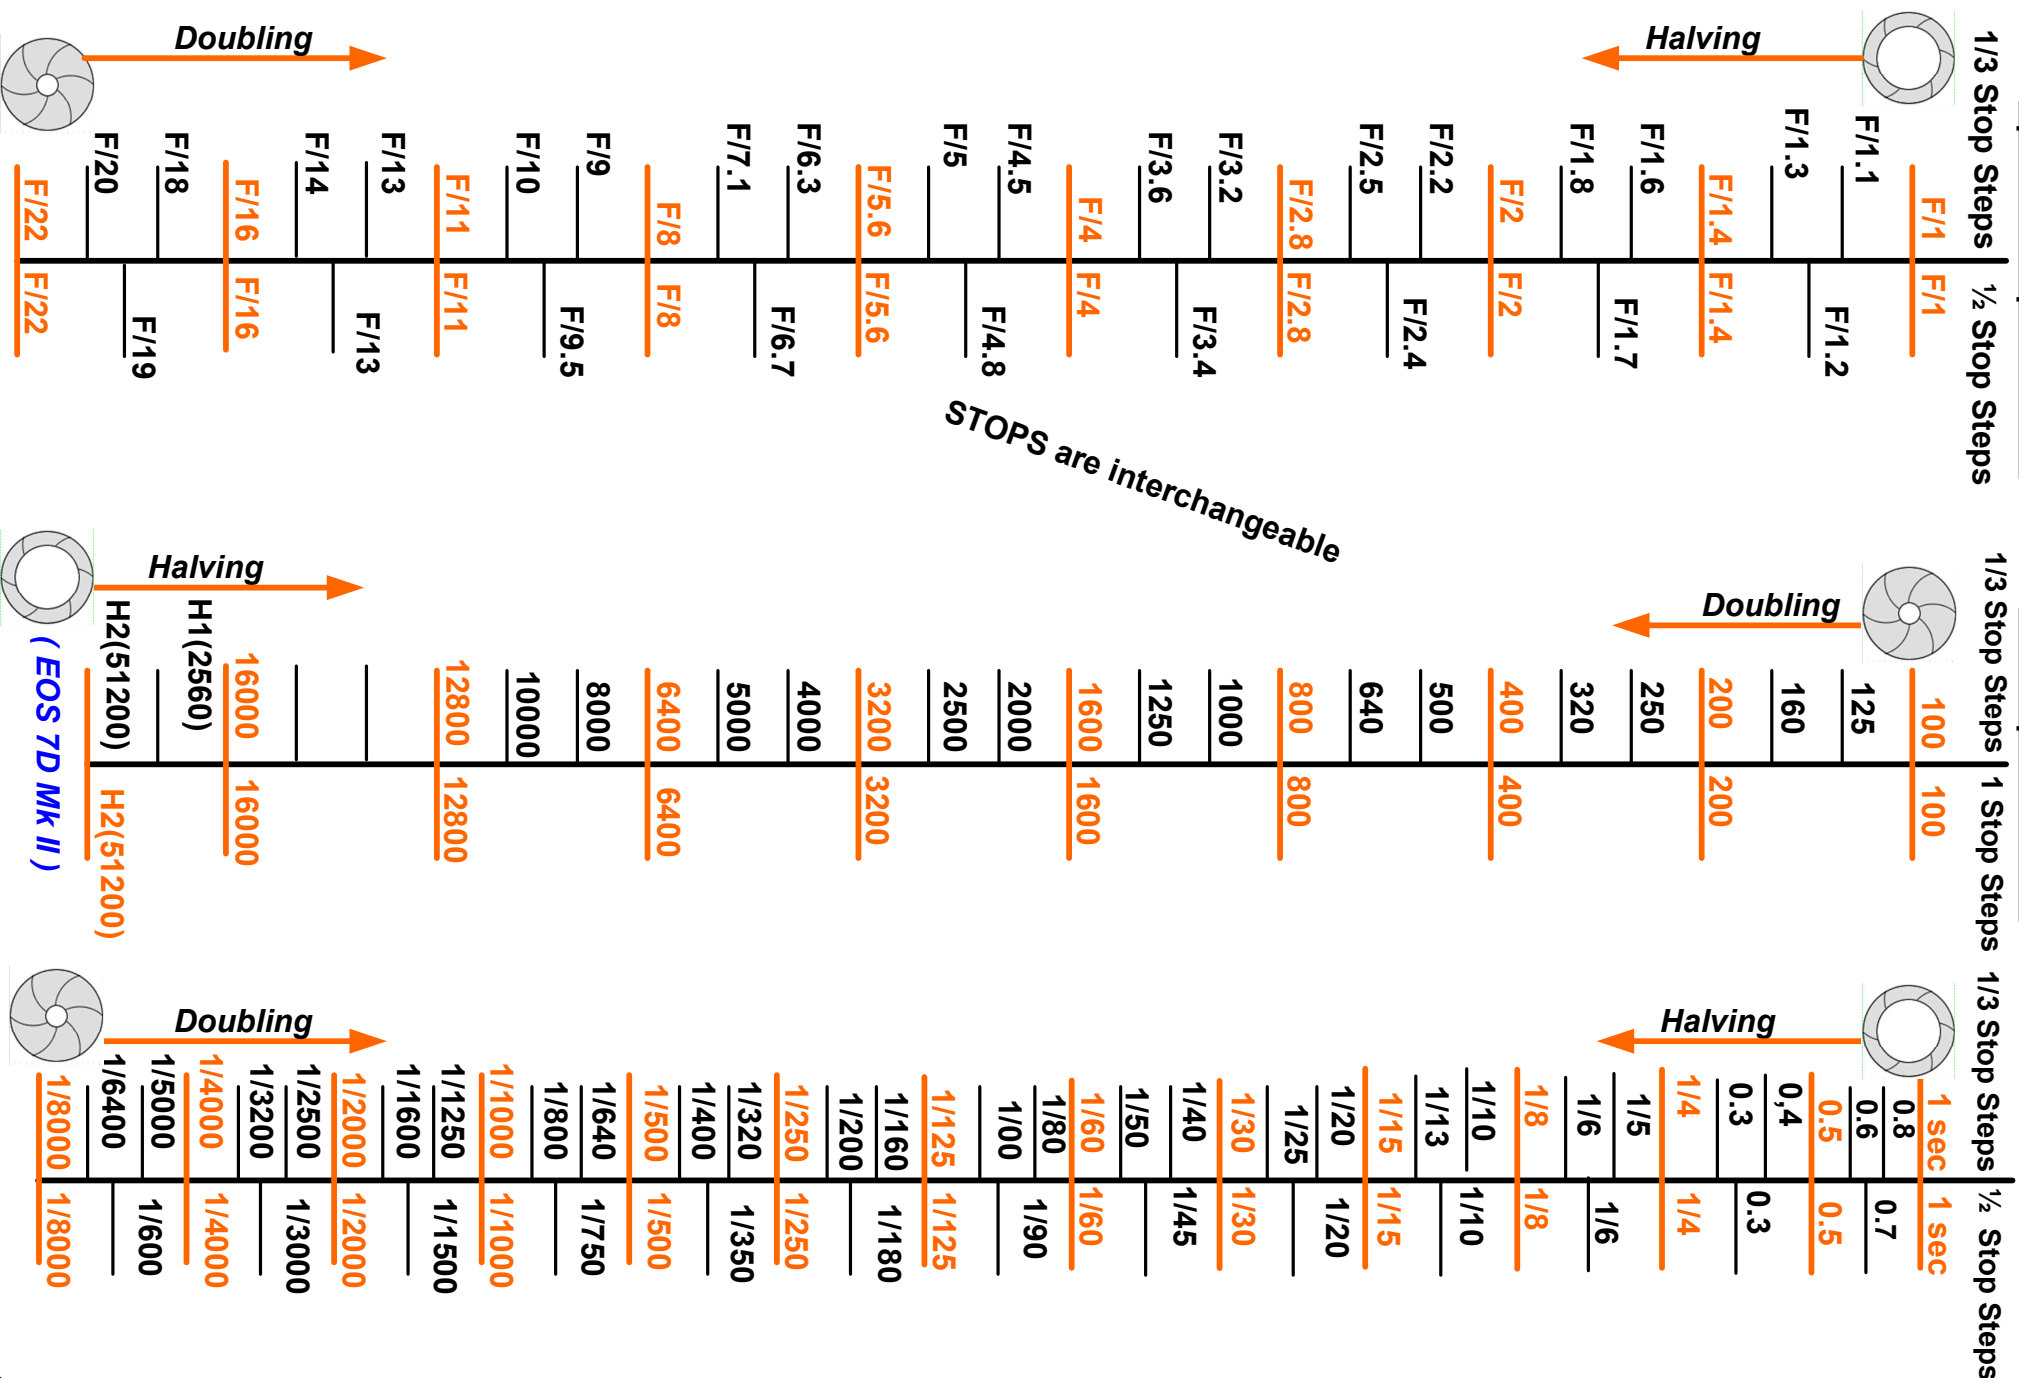

EXPOSURE: Stops & Aperture Diameter, ISO Speed, Shutter Speed

Aperture Stops F/1 ..F/22

ISO Stops 100 ..1600 Shutter Speed Stops 1 ..1/8000

Aperture Stops F/1 .. F/22